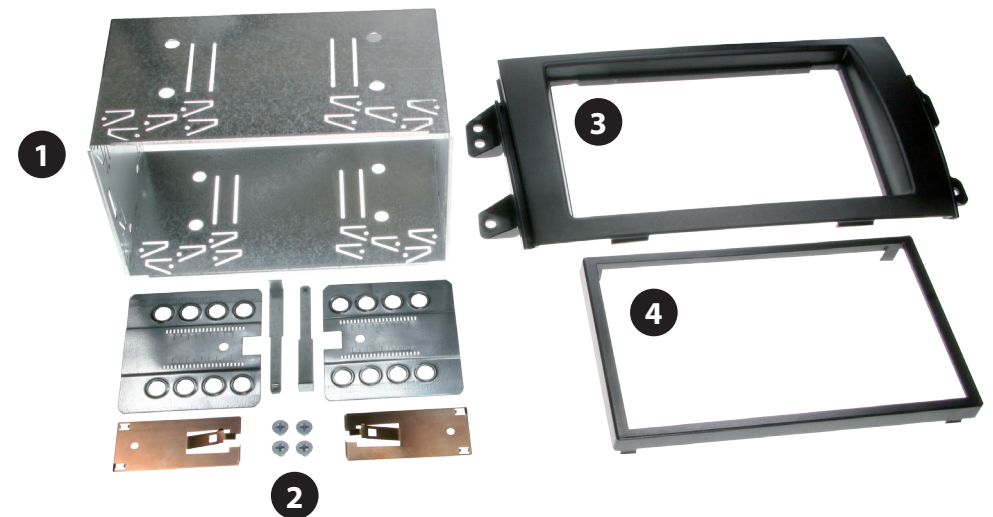

## Installation Manual Double DIN Kit

standard: 381094-17  
colour: black

### • Fiat Sedici 2006-> / Suzuki SX4 2006->

Compatible with these double DIN devices

#### Double DIN Kit contents

- (1) Metal Frame
- (2) Installation Kit
- (3) Facia plate
- (4) Trim Frame

## Installation Manual Double DIN Kit

(Beispielabbildung)

Mount the metal brackets with  
the double DIN head unit

(Beispielabbildung)

*The position of the copper  
coloured holder can be adjusted  
to your needs for perfect fit.  
(see sample)*