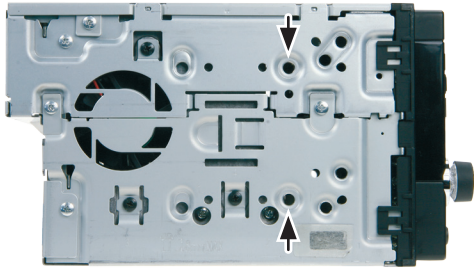

## Installation Manual Double DIN Kit

standard: 381094-17  
colour: black

#### Double DIN Navigation

#### Double DIN Kit contents

- (1) Metal Frame
- (2) Installation Kit
- (3) Facia plate
- (4) Trim Frame

## Installation Manual Double DIN Kit

(Beispielabbildung)

Mount the metal brackets with  
the double DIN head unit

(Beispielabbildung)

*The position of the copper  
coloured holder can be adjusted  
to your needs for perfect fit.  
(see sample)*