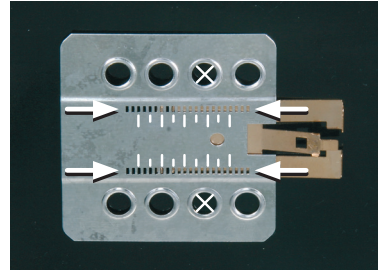

#### Double DIN Kit contents

- (1) Metal Frame
- (2) Installation Kit
- (3) Facia plate
- (4) Trim Frame

## Installation Manual Double DIN Kit

(Beispielabbildung)

Mount the metal brackets with  
the double DIN head unit

(Beispielabbildung)

*The position of the copper  
coloured holder can be adjusted  
to your needs for perfect fit.  
(see sample)*